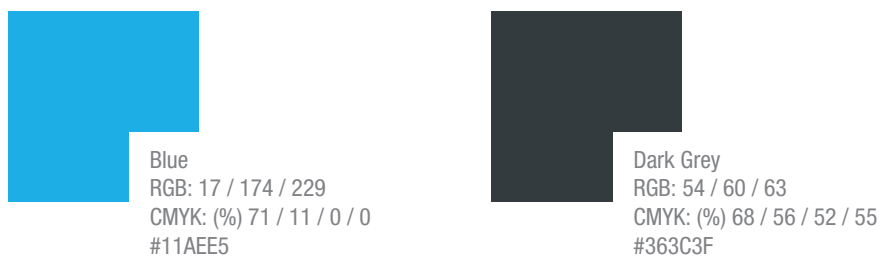

LOGO MANUAL

MERCHANT
PAYMENTS
ECOSYSTEM

MERCHANT
PAYMENTS
ECOSYSTEM

1.2 LOGO COLORS

LOGO COLORS

The basic colors used in the logo.

In cases where white cannot be used as a background color under the logo, we will use the white inverse version.