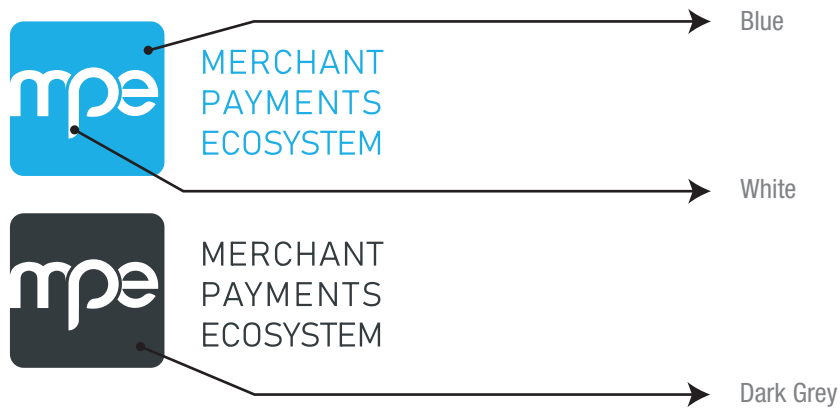

LOGO MANUAL

MERCHANT
PAYMENTS
ECOSYSTEM

MERCHANT
PAYMENTS
ECOSYSTEM

1.2 LOGO COLORS

LOGO COLORS

The basic colors used in the logo.

In cases where white cannot be used as a background color under the logo, we will use the white inverse version.

FONT

The main font is BAHNSCHRIFT. Fonts ensure good readability of text in all standard sizes and in all media used. We use all available BAHNSCHRIFT fonts to compose texts.

MERCHANT
PAYMENTS
ECOSYSTEM